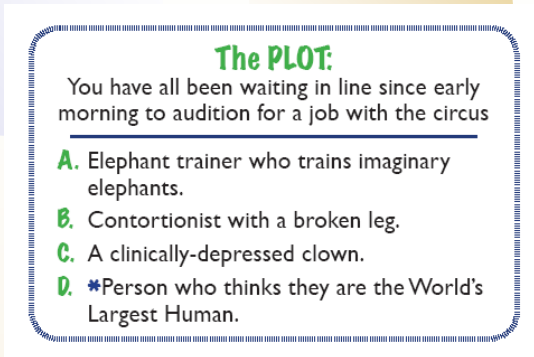

Try It! What is your Improv•Ability?

Sample Card

Wholesale Purchase Options Available. Please contact OutCast! Productions, LLC for more information. 907-440-4252—Elisa or 907-764-1461—Kimberley

What: Improv•Ability is an exciting, creative card game, encouraging from 2 to several players to take on characters and dive into designated plots.

Who: Great for family fun, on-the-go entertainment, or creative team building. For ages 7 to 107!

Why: Improv encourages assertiveness, fosters creativity and often increases players speaking ability, poise and confidence. Watch the game change as the players do.

When: Enjoy the versatile Improv•Ability Pocket Edition with your family, church or youth group, or with a few friends at a party!

Each card deck includes:

- 52 cards, including 50 separate plots with 4 characters on each
- 1 card with the rules
- 1 card with prop ideas for game play